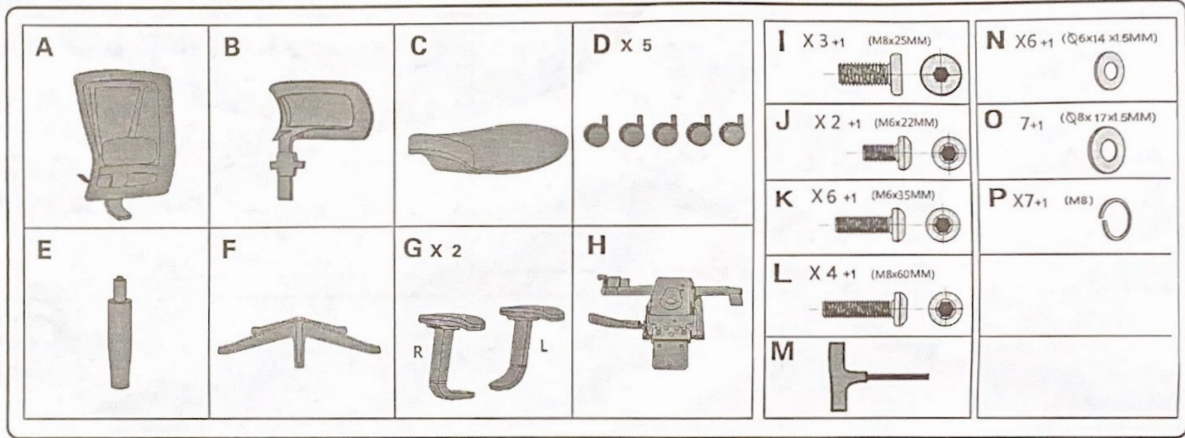

ASSEMBLY INSTRUCTION

BEFORE ASSEMBLY THIS PRODUCT,
PLEASE READ THIS INSTRUCTIONS CAREFULLY.

WARNING

FAILURE TO FOLLOW THESE INSTRUCTIONS MAY RESULT IN SERIOUS INJURY

1. THIS PRODUCT IS DESIGNED FOR SEATING ONLY. DO NOT STAND ON THIS PRODUCT. DO NOT USE IT AS A STEP LADDER
2. DO NOT USE THIS PRODUCT UNLESS ALL BOLTS AND PARTS ARE FIRMLY TIGHTENED.
3. IF ANY PARTS ARE MISSING, DAMAGED OR WORN, STOP USING THIS PRODUCT. REPAIR THE PRODUCT WITH THE REPLACEMENT PARTS FROM MANUFACTURER.
4. DO NOT SIT ON THE ARMREST OF THIS PRODUCT.
5. THIS PRODUCT IS DESIGNED FOR ONE PERSON SITTING AT A TIME.
6. KEEP OUT OF REACH OF CHILDREN UNDER THE AGE OF 10 UNLESS ASSISTANCE FROM AN ADULT IS PROVIDED.